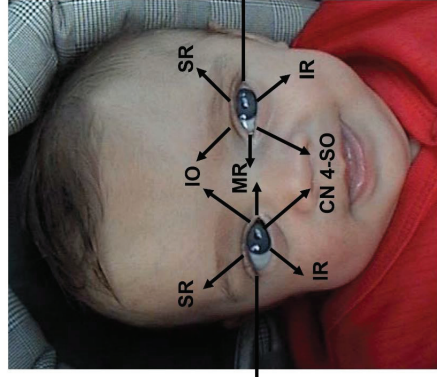

eye movement 眼球控制

CNs & Muscles That Control Extra Ocular Movements

- LR- Lateral Rectus
- MR-Medial Rectus
- SR-Superior Rectus
- IR-Inferior Rectus
- SO-Superior Oblique
- IO-Inferior Oblique

CN 6-LR → CN 4-SO

6 "Cardinal" Directions Movement

SO '4', LR '6', All The Rest '3'

eye movement 眼球控制

同側 (same side): Superior, 對側 (ipsilateral): Inferior

LR VI;

SO: IV;

eye movement 眼球控制

eye movement 眼球控制