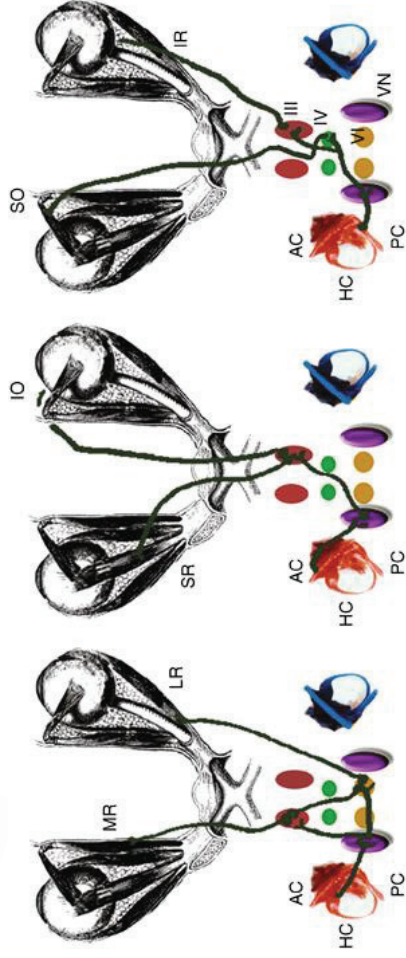

eye movement 眼球控制

CNs & Muscles That Control Extra Ocular Movements

- LR- Lateral Rectus
- MR-Medial Rectus
- SR-Superior Rectus
- IR-Inferior Rectus
- SO-Superior Oblique
- IO-Inferior Oblique

CN 6-LR → CN 4-SO

6 "Cardinal" Directions Movement

SO '4', LR '6', All The Rest '3'

eye movement 眼球控制

同側 (same side): Superior, 對側 (ipsilateral): Inferior

LR VI;

SO: IV;

eye movement 眼球控制

eye movement 眼球控制